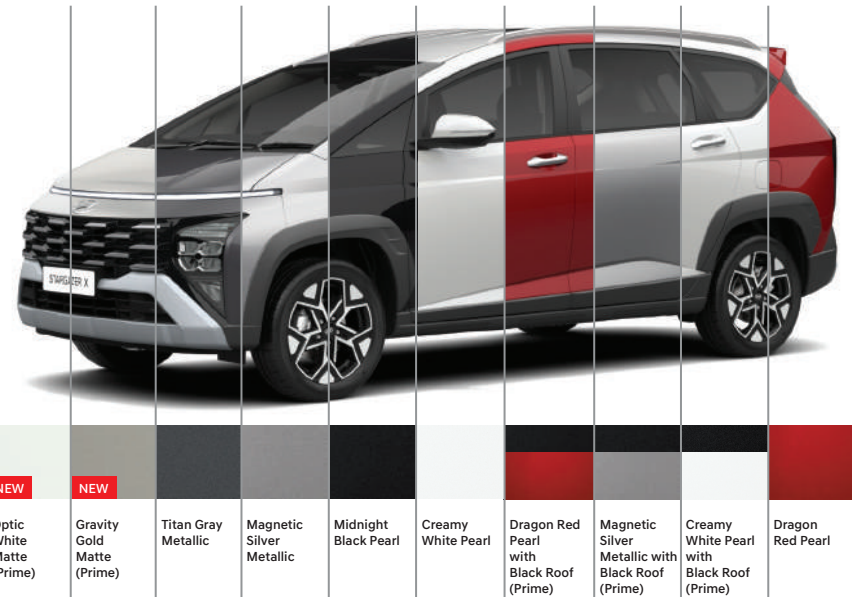

Exterior Color

Black Interior

3+1 YEAR **100,000 km**
Warranty Coverage

3+1 Years Warranty Coverage
Garansi kendaraan 4 tahun/100.000 km, mana yang tercapai terlebih dahulu.

3+1 YEAR **60,000 km**
Free Spare Parts

3+1 Years Free Spare Parts
Gratis suku cadang untuk perawatan berkala 4 tahun/60.000 km, mana yang tercapai terlebih dahulu.

5 YEAR **75,000 km**
Free Maintenance

5 Years Free Maintenance
Gratis jasa perawatan berkala 5 tahun/75.000 km, mana yang tercapai terlebih dahulu.